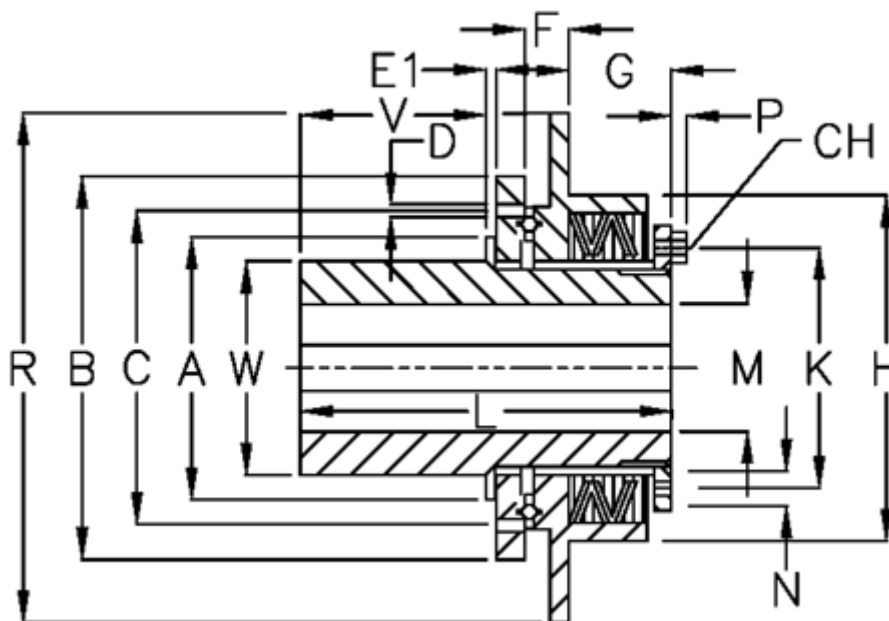

Article number: 46953521

Description: Safeguard mini F 35 S

Measures

A	= 64	F	= 7.0	R	= 120
B	= 90	G	= 29.0	V	= 53.0
C	= 80	H	= 88	W	= 50
CH	= 10	K	= 70		
D	= 6xM6	L	= 108.0		
Disc spring mounting	= 5x1S	M max	= 35		
Disc spring version	= S - light	M min	= 14		
E1	= 7.0	N	= $\varnothing 4$		